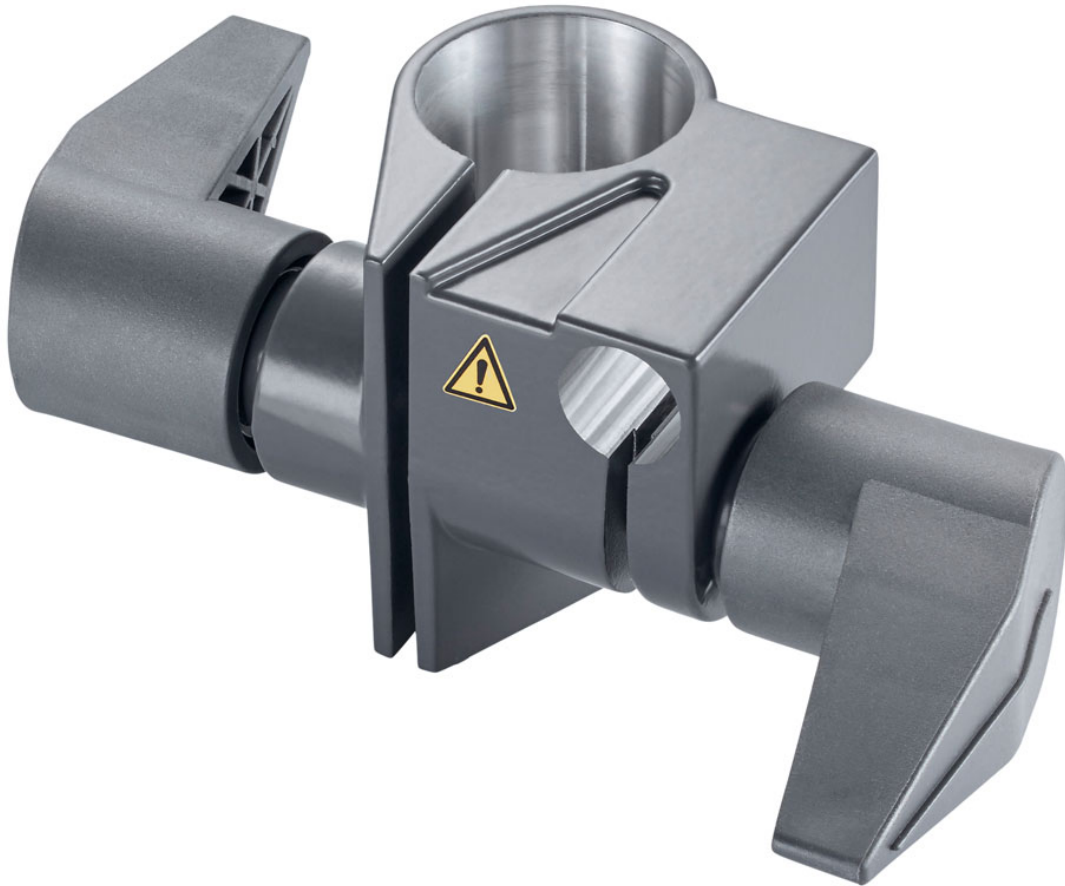

designed for scientists

R 271 Boss head clamp

/// Data Sheet

Specialized clamp with openings for the stands R 2722 and R 2723 as well as extensions with \varnothing 16 mm.

Clamping range - stand: 34 mm

Clamping range - extension arm: 16 mm

Material: cast aluminium

designed for scientists

Technical Data

Weight [kg]

0.397